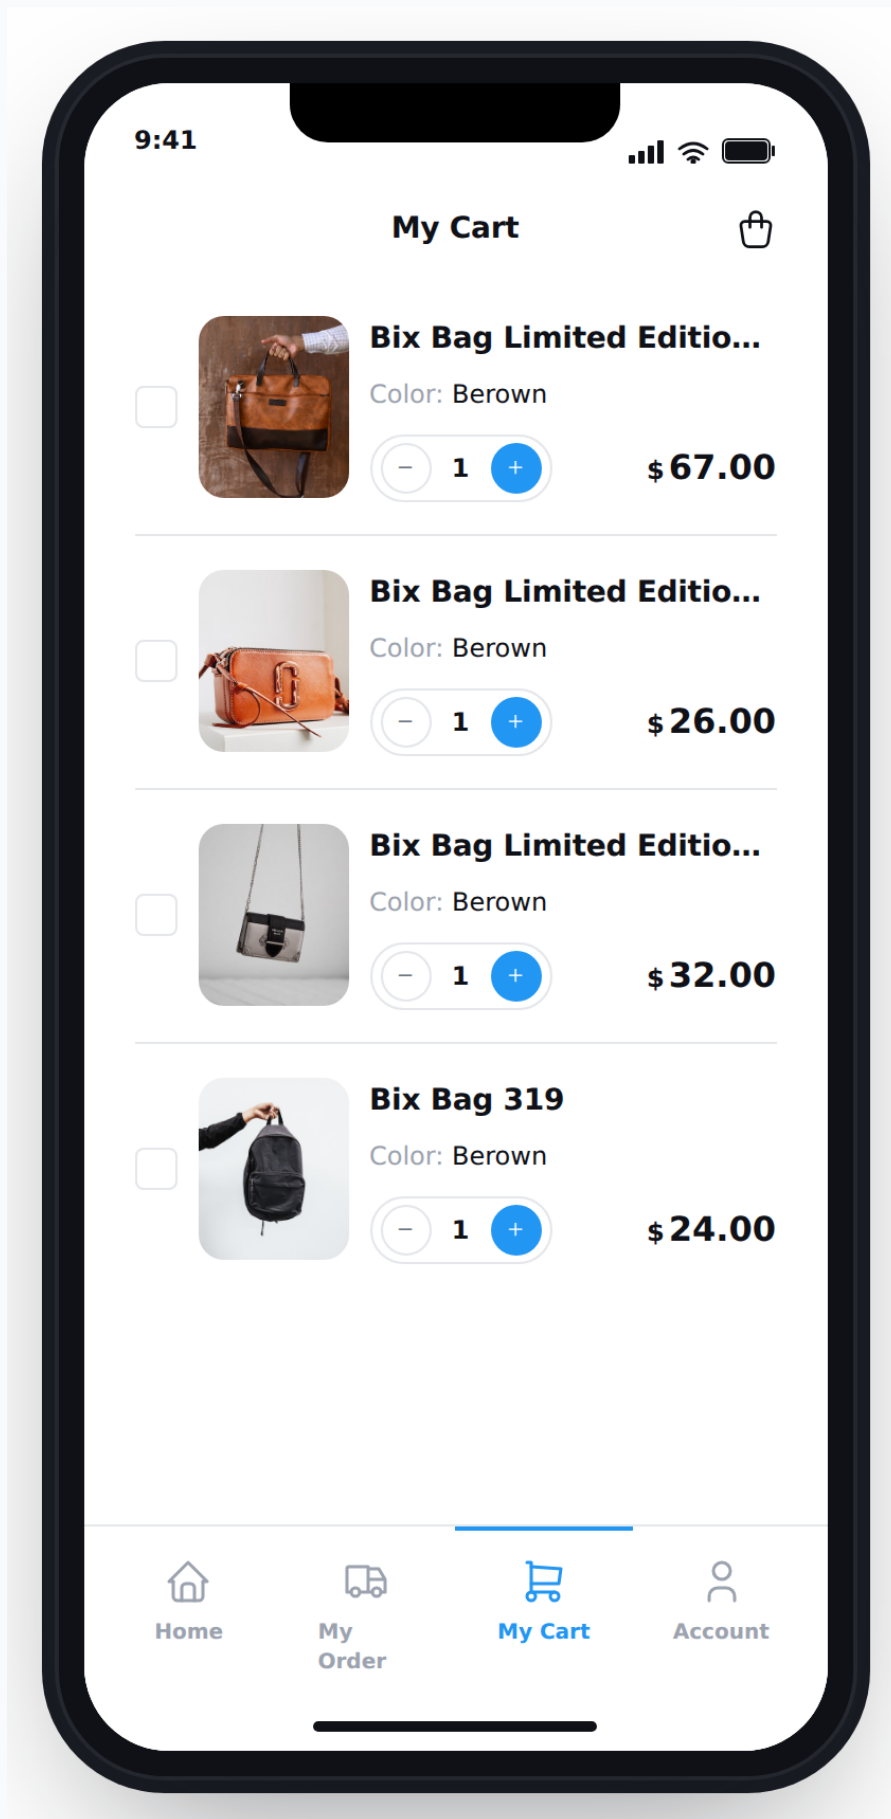

Product Detail - Out of Stock

375 x 812 · iPhone 13 mini reference

SECTION

My Cart

5 screens in this section

17	Cart
18	Cart · Selected Sheet
41	Checkout
44	Payment Method Sheet
48	Checkout Success

Cart

375 x 812 · iPhone 13 mini reference