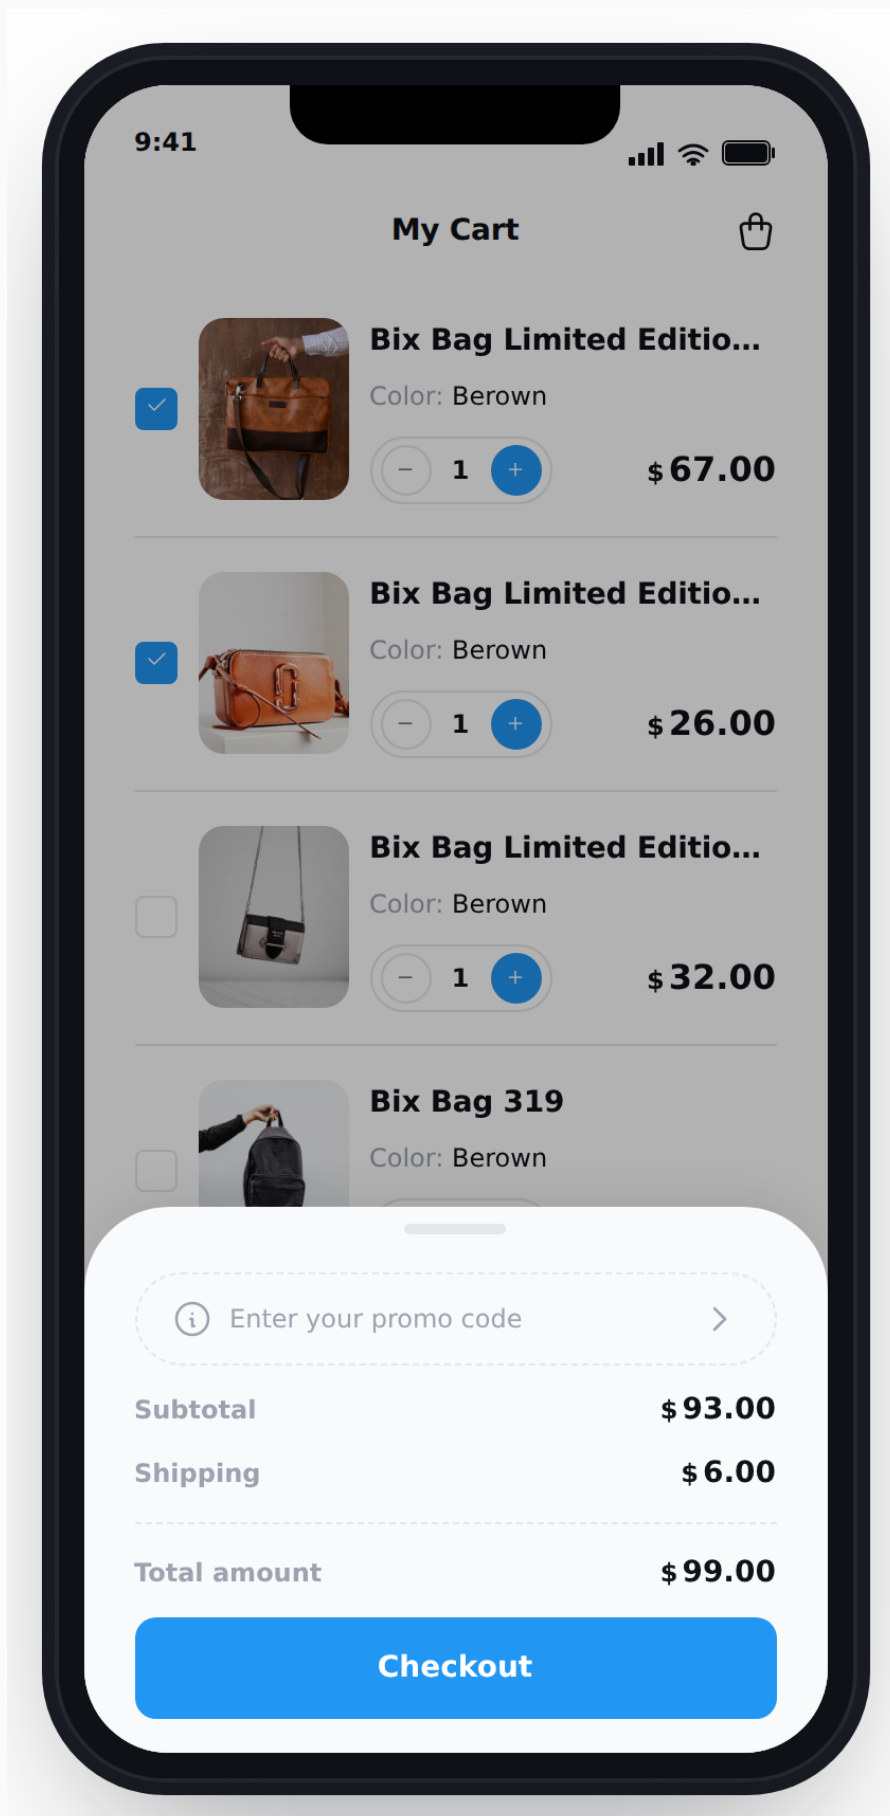

Cart - Selected Sheet

375 x 812 · iPhone 13 mini reference