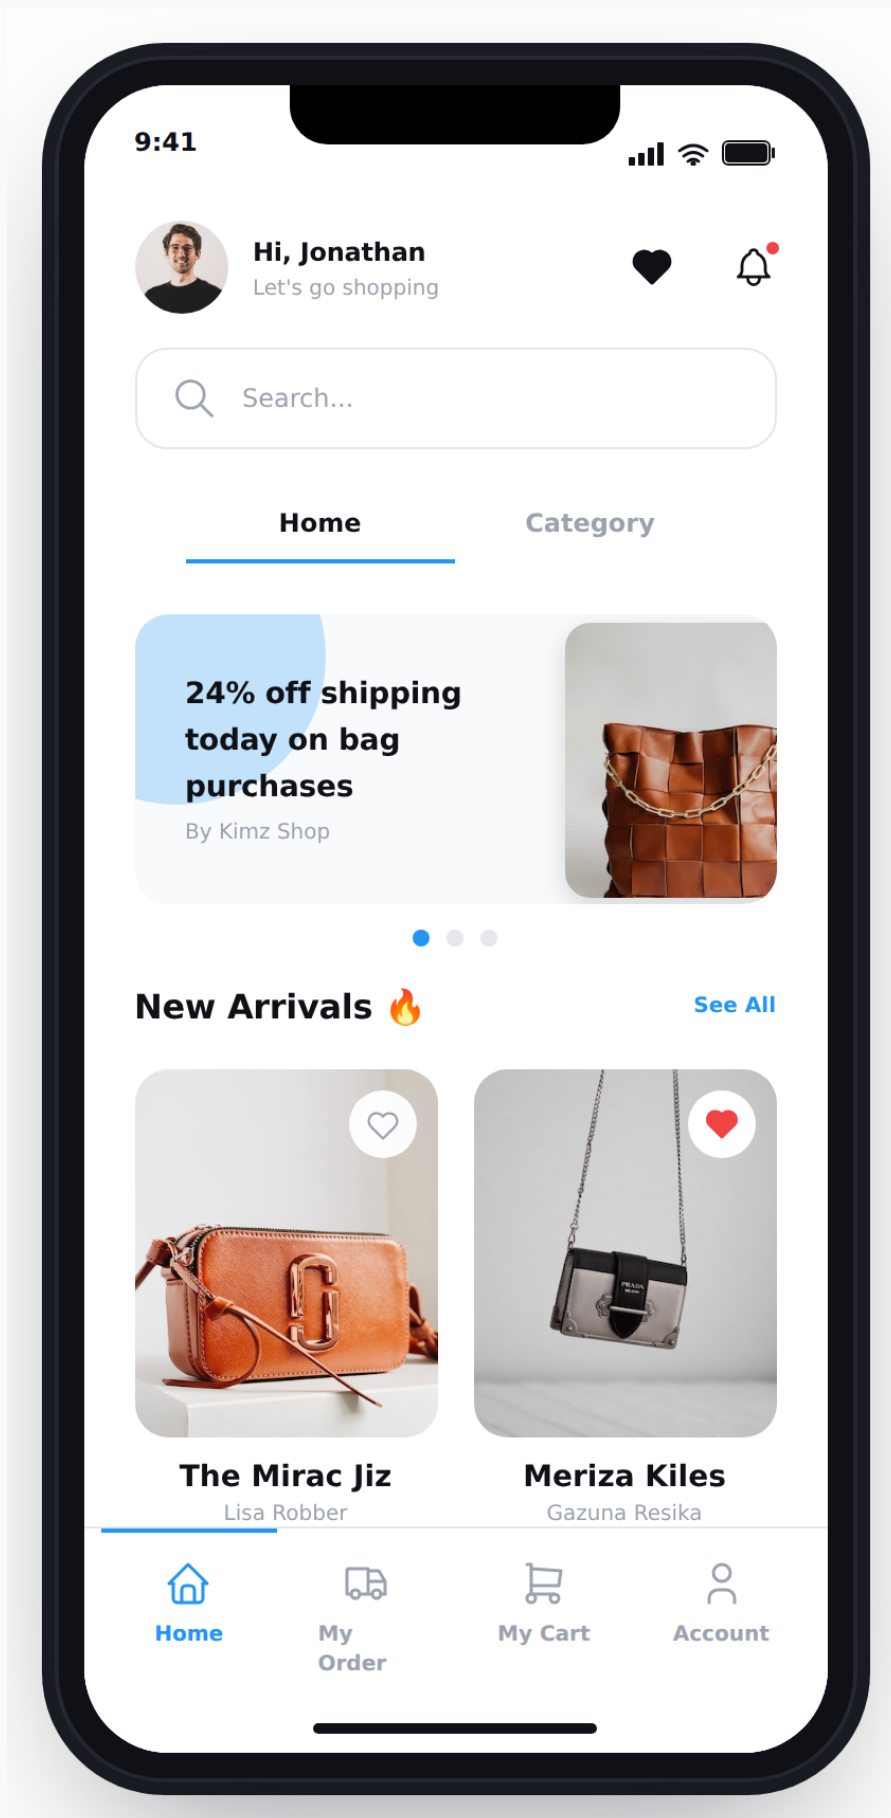

SECTION

Home Screen

6 screens in this section

14	Home
15	Category
32	Notifications
40	Notifications Empty
54	Search
55	Search · Filter Sheet

Home

375 x 812 · iPhone 13 mini reference