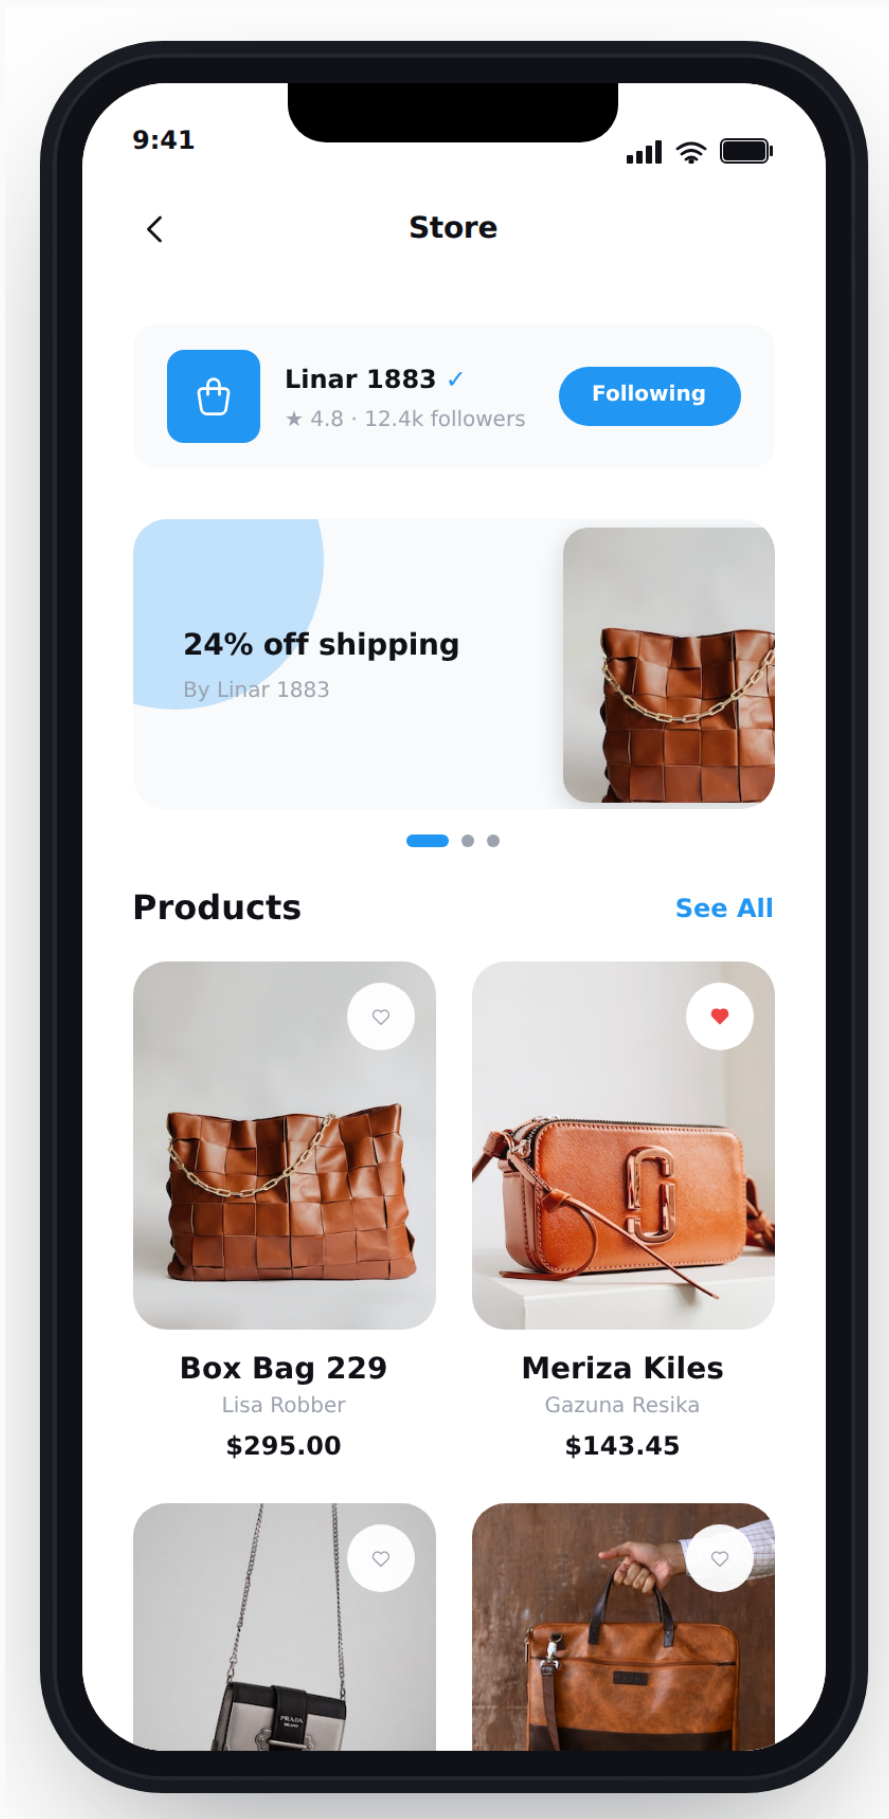

Store Detail

375 x 812 · iPhone 13 mini reference