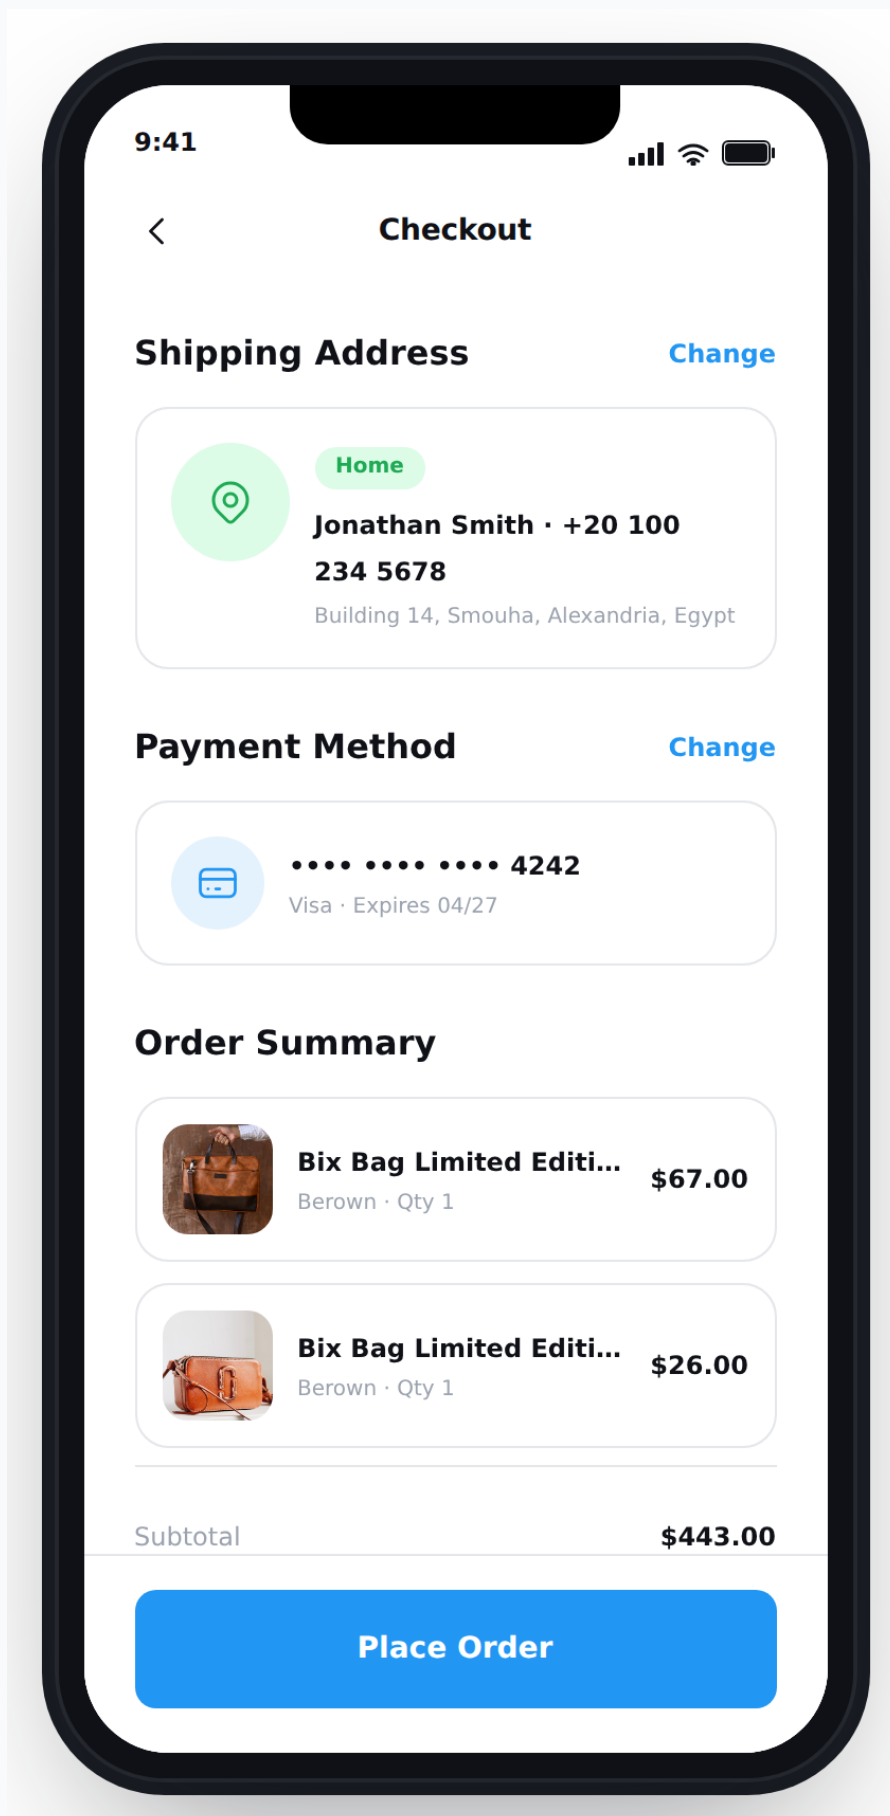

Checkout

375 x 812 · iPhone 13 mini reference