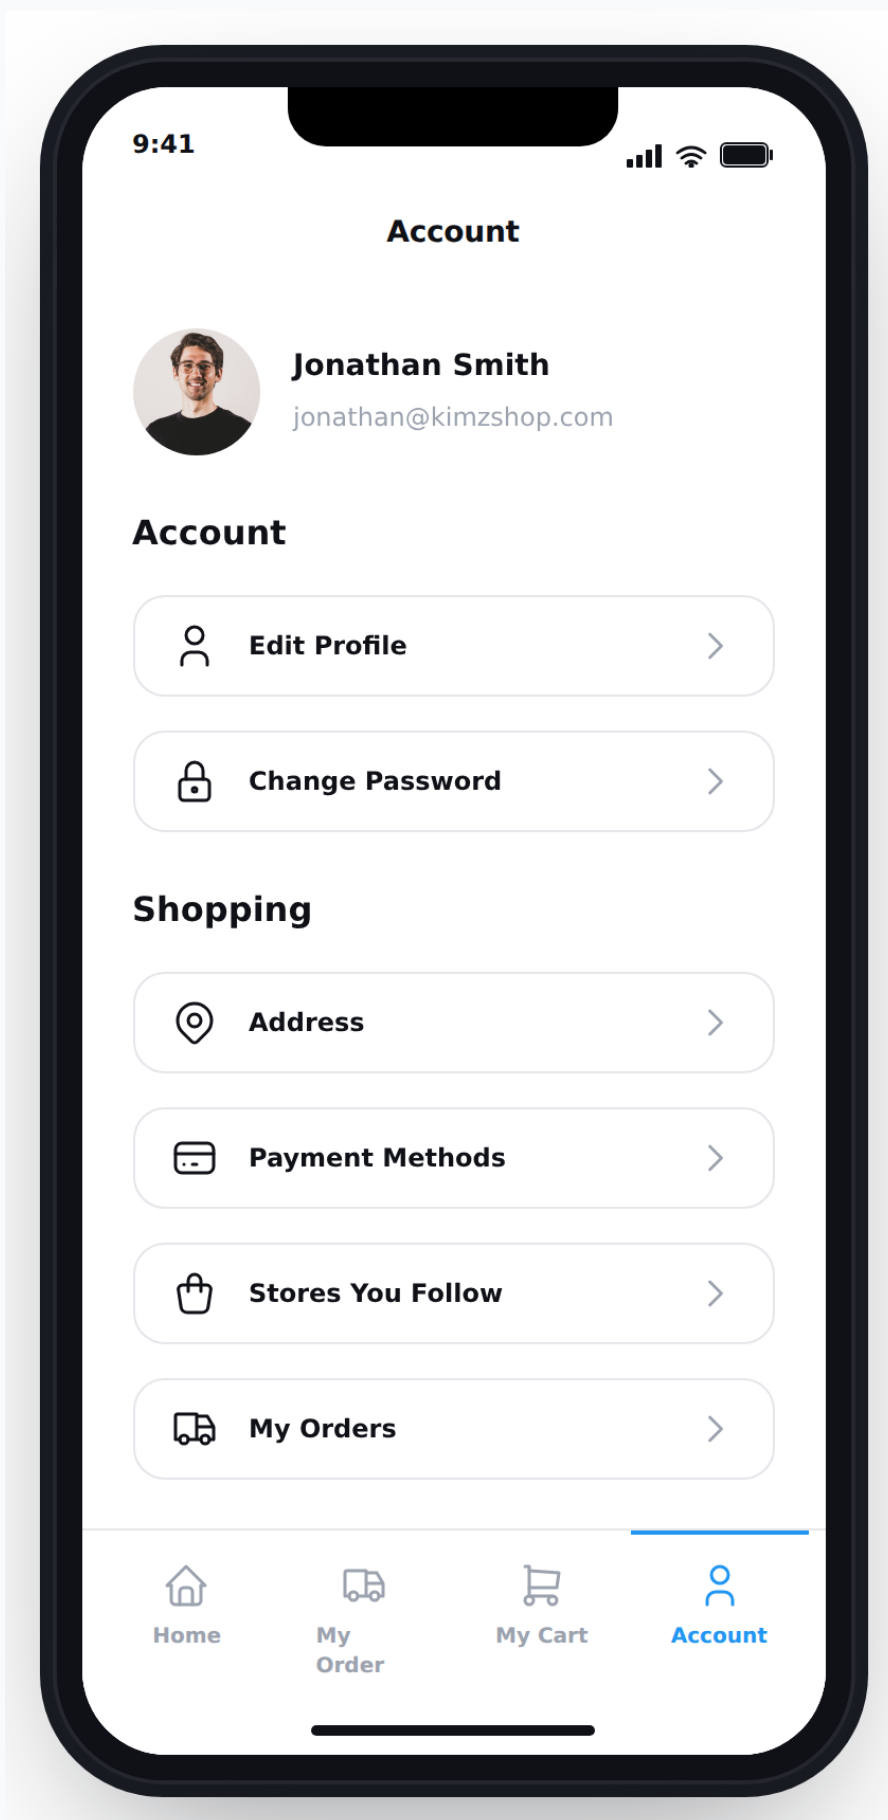

My Orders - History

375 x 812 · iPhone 13 mini reference

Order Tracking

375 x 812 · iPhone 13 mini reference

Order Details - Active

375 x 812 · iPhone 13 mini reference

Order Details - History

375 x 812 · iPhone 13 mini reference

SECTION

Account

14 screens in this section

20	Account
21	Edit Profile
22	Change Password
23	Language Sheet
24	Theme Sheet
25	Notifications Sheet
26	Security Sheet
27	Help & Support
28	Legal & Policies
29	Logout Dialog
30	Address
31	Add Address
42	Payment Methods
43	Add Card

Account

375 x 812 · iPhone 13 mini reference

Edit Profile

375 x 812 · iPhone 13 mini reference

9:41

Signal strength, Wi-Fi, and battery icons

< Edit Profile

Profile picture of a man with glasses and a blue camera icon